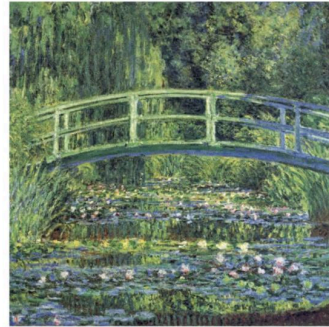

Summer Homework 2024

Choose at least one option from these homework activities and hand it in to Mrs Holmes, by Monday 1st July 2024, for us to celebrate in Assembly.

Monet's 'The Water-Lily Pond' will be the central feature of a major new exhibition at York Art Gallery, to mark the 200th anniversary of the National Gallery, from the 10th May 2024.

Can you visit this famous painting?
<https://beta.yorkmuseumtrust.org.uk/york-art-gallery/admission-tickets>

Can you create your own masterpiece inspired by Monet's 'The Water-Lily Pond'?

We have learnt about the artist Frida Kahlo who created art inspired by the nature and history of her own country. Can you create a piece of artwork inspired by York, England or the United Kingdom?