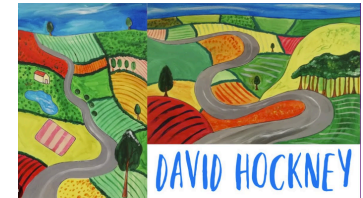

Summer Homework 2024

Choose at least one option from these homework activities and hand it in to Mrs Holmes, by Monday 1st July 2024, for us to celebrate in Assembly.

Monet's 'The Water-Lily Pond' will be the central feature of a major new exhibition at York Art Gallery, to mark the 200th anniversary of the National Gallery, from the 10th May 2024.

Can you visit this famous painting?
<https://beta.yorkmuseumtrust.org.uk/york-art-gallery/admission-tickets>

Can you create your own masterpiece inspired by Monet's 'The Water-Lily Pond'?

We have learnt about the artist Frida Kahlo who created art inspired by the nature and history of her own country. Can you create a piece of artwork inspired by York, England or the United Kingdom?

David Hockney is a famous British painter who was involved in the pop art movement in the 1960s. Can you create a fact file about David Hockney or a pop art piece of artwork?

[Pop Art](#)

This term you will notice lots of plants growing in the local environment. Can you draw or take photographs of the plants that you have identified?